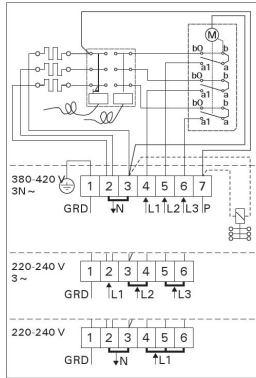

Technical images