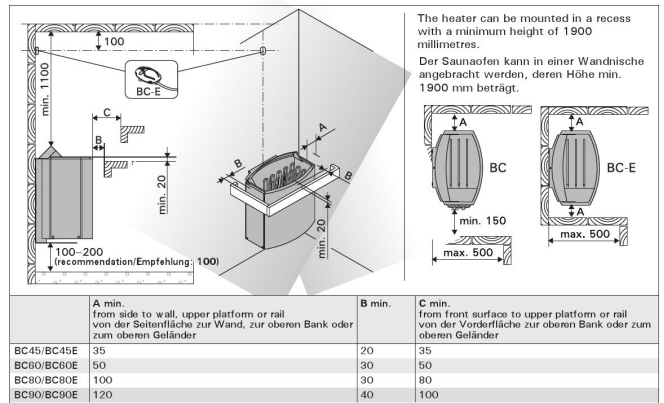

Technical images