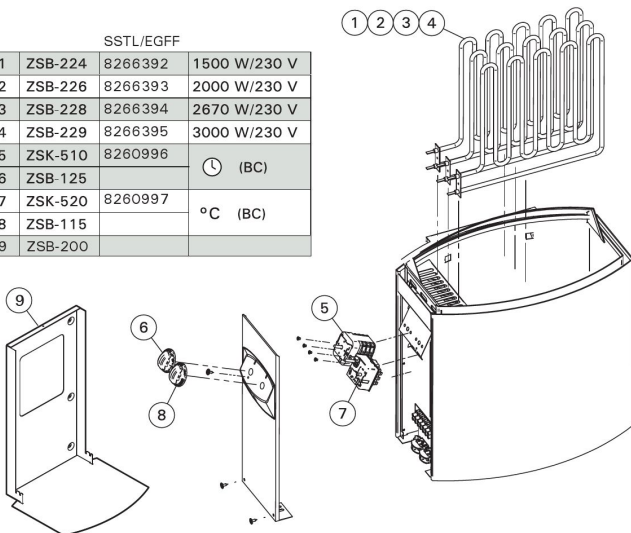

SSTL/EGFF	
1	ZSB-224	8266392 1500 W/230 V
2	ZSB-226	8266393 2000 W/230 V
3	ZSB-228	8266394 2670 W/230 V
4	ZSB-229	8266395 3000 W/230 V
5	ZSK-510	8260996
6	ZSB-125	°C (BC)
7	ZSK-520	8260997
8	ZSB-115	°C (BC)
9	ZSB-200