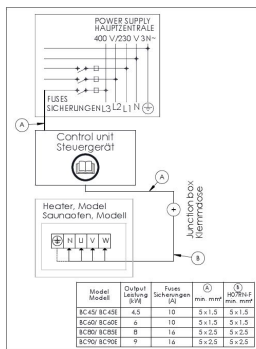

Technical images