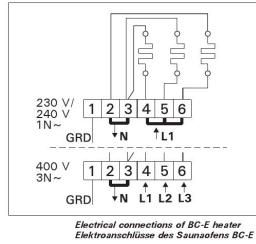

Technical images